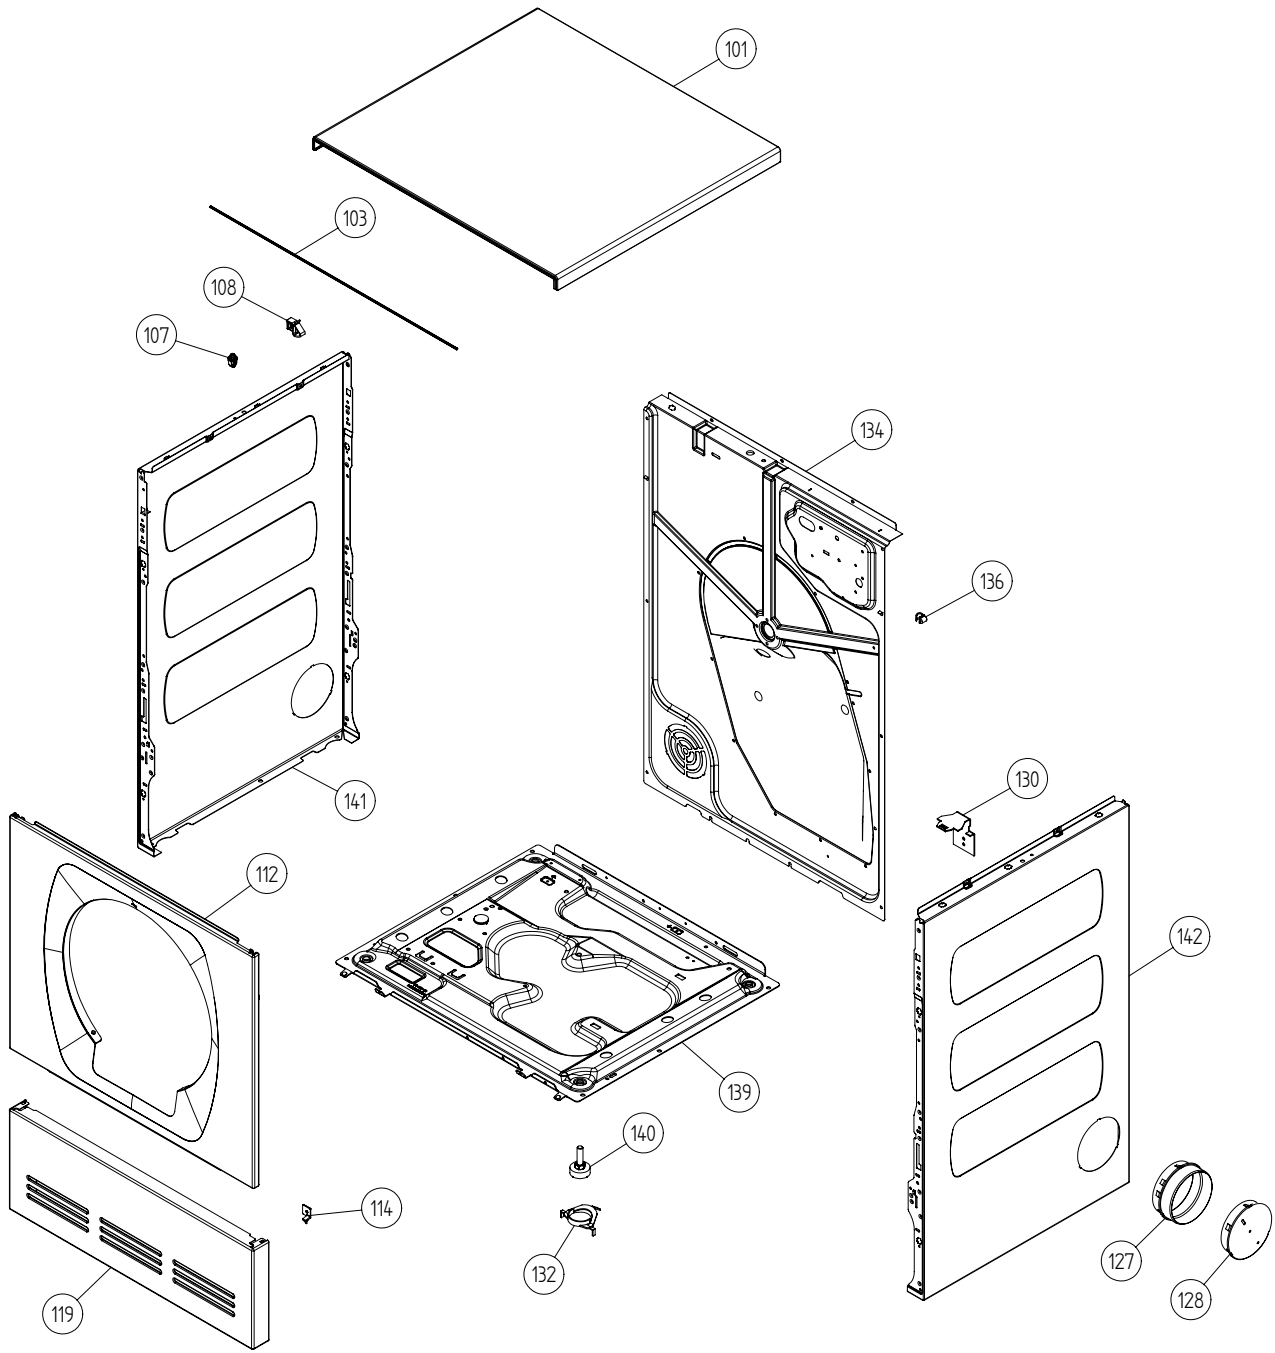

## Outer casing

### ASKO, T711 US - Titanium #10771117 (TD11A)

Pos	Spare part No.	Description	Qty	Comment
101	8061817-81	Top WM50 titanium	1 Pcs	
101-a	8900338	Screw 20 Torx Self Tapping	3 Pcs	
101-b	8901413	Lock Washer laundry tops	2 Pcs	
103	8064062	Top Cover Strip	1 Pcs	
107	8061763	Clip Front Plate 600700s	2 Pcs	
108	8061916	CABLE HOLDER WMD20	3 Pcs	
112	8061847-81	Front plate TD20 Titanium	1 Pcs	
112-a	8900338	Screw 20 Torx Self Tapping	2 Pcs	
112-b	8901413	Lock Washer laundry tops	2 Pcs	
114	8064177	Hook Lower Pane	2 Pcs	
114-a	8900338	Screw 20 Torx Self Tapping	2 Pcs	
119	8801247-95	Lower Cover SS Compl. W/Clips.	1 Pcs	
127	8052641	Collar Vent Exhaust TD	1 Pcs	
128	8052640-81-UL	LID EXHAUST CANAL GREY UL4	2 Pcs	
130	8053980	STACKING Bracket ALL TDs Mus	2 Pcs	
132	8064114	Holders Dryer Feet Stacking	1 Pcs	
134	8064196	REAR PANEL OUTER PUNCHED	1 Pcs	
134-a	8900338	Screw 20 Torx Self Tapping	10 Pcs	
136	8061915	Cable Holder T700	1 Pcs	
139	8061618	BASE PAN WMD20	1 Pcs	
140	8059334	Leveling Leg Comp. WMD 20	4 Pcs	
141	8801175-81	Side left titanium TD30	1 Pcs	
142	8801176-81	Side Right TD30 titanium	1 Pcs	