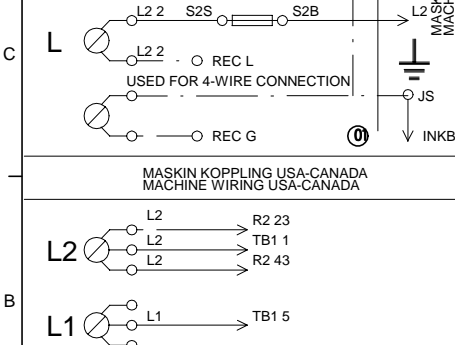

S:\UW\m2011_Tryckunderlag\Kopplingschema\8061835 TD11\8061835 TD11-02.dft , läpe , 8/30/01 9:49:32 AM

STEP NR.	START POSITION	5	10	15	20	25	30	35	40	45	50	55	60
01	COOLING 18 NEDKYLNING 18												
1	COOLING 9 NEDKYLNING 9												
2	MOTOR DIRECT MOTOR DIREKT												
3	BUZZER SUMMER												
4	START RELAY START RELÄ												
4	HEATER RELAY ELEMENT RELÄ												
4	ANTICREASE INTERVALLGÅNG												
5	BUZZER SUMMER	RAPID CAM SNABB KAM 3 SECONDS ON 57 SECONDS OFF 3 SEKUNDER TILL 57 SEKUNDER FRÅN											

- BO: BOTTOM BOTTEN
- MO: MOTOR
- R: RELÄ
- ELL: HEATER, LOW POWER
- ELH: HEATER, HIGH POWER
- TM: TIMERMOTOR
- LB: DOOR SWITCH
- T1: THERMOSTAT (MAN O.H.)
- T2: THERMOSTAT (AUT O.H.)
- T3: THERMOSTAT (HIGH)
- T4: THERMOSTAT (LOW)
- BE: INTERNAL ILLUMINATION
- TB: TRYCKBRYTARE
- ILA: INDIKERINGSLAMPA
- REC: OUTLET WASHING-MACHINE
- INKB: MAIN TERMINAL BLOCK
- INTERNAL CONNECTION
- INTERN KOPPLING
- ALTERNATIVE WIRING
- ALTERNATIV KOPPLING

03	Changed number on TB 42 to TB 44	PS	01	41
02	Changed function TB 4	SS	01	33
01	LB2-LB4 and BU1-BU2 changed, JS added	PS	99	26
Rev ind	Revision	Appd	Year	Week

Pos.	Qty	Part No.	Name of item	Material
Material		Dens.Kg/dm3	Dimensions, Type, etc.	
Scale		Gen.tolerance	Description(ENG)	
Designed by		Gen.tol.Angle	Description(SE)	
Released by		Iss by	Dept	Year
		UT	98	05
		ASKO CYLINDA		
		80 618 35		03
		Rev Ind	Replace	8061835 rev:02
		Project		

This document must not be copied without our written permission, and the contents may not be used for any unauthorized purpose. Askö Cylinda AB

A

1