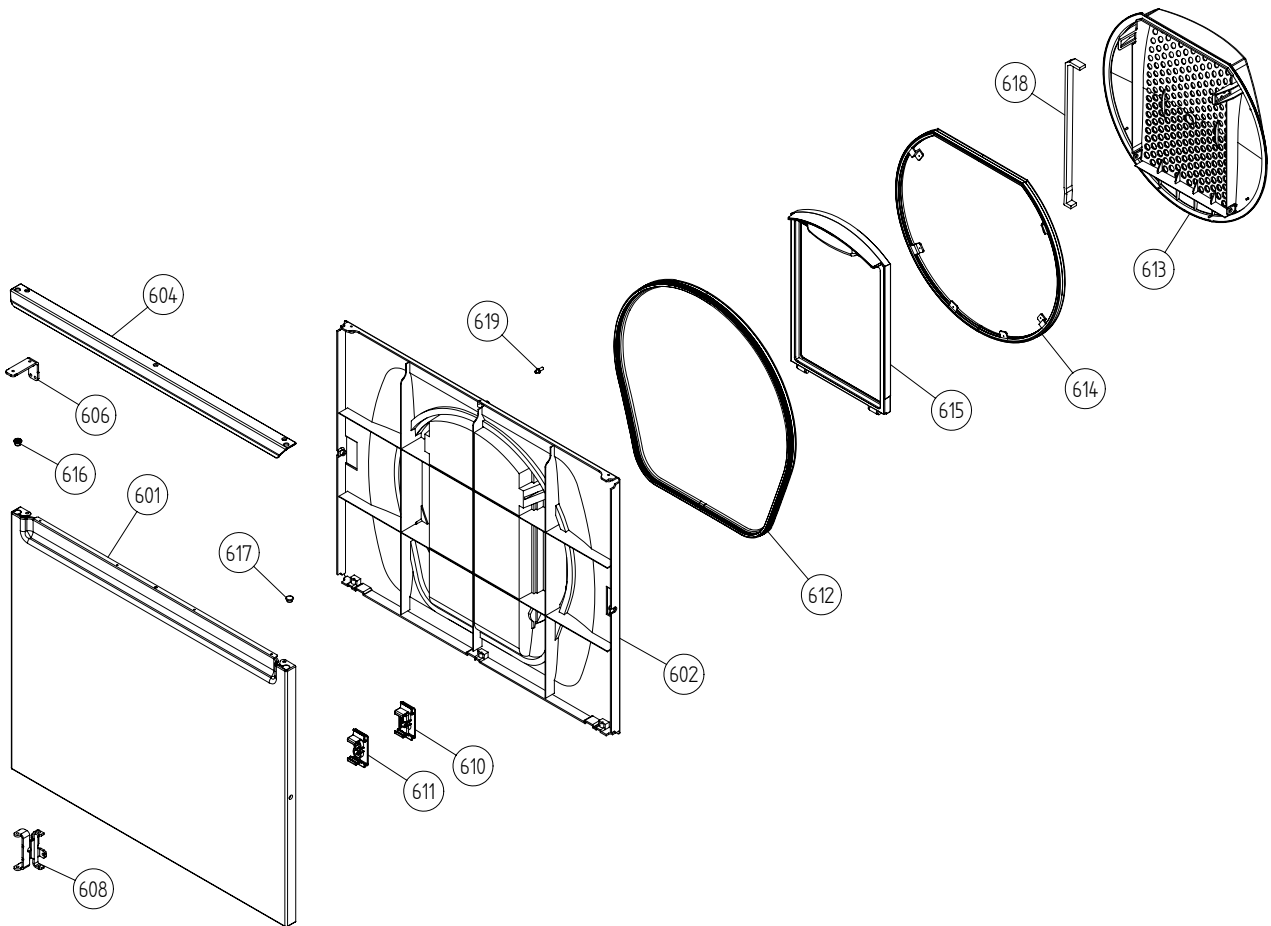

Outer door

ASKO, T711 US - Titanium #10771117 (TD11A)

Pos	Spare part No.	Description	Qty	Comment
601	8061733-95	Outer Door WMD600/700 Series.	1 Pcs	
602	8061810	Inner Door Dryer T700 Series	1 Pcs	
602-a	8902068	Screw	5 Pcs	
604	8061813-81	Door Handle Metallic	1 Pcs	
606	8061805-81	Hinge titanium	1 Pcs	
606	8061803-81	HINGE UPPER COMPL GREYMET	1 Pcs	
606	8061805	SUB TO 80618050 hinge T711	1 Pcs	
608	8061806-81	HINGE LOWER GREY METALLIC	1 Pcs	
608	8061807-81	Lower Hinge Lower Compl.	1 Pcs	
610	8061878	Magnet Door T700s	1 Pcs	
611	8061886	Lock Holder T700 Series	0 Pcs	
612	8061815	Seal Dryer Door T700s	1 Pcs	
613	8065840	Filter Holder Compl.	1 Pcs	
614	8065274	Filter bracket T711	1 Pcs	
615	8061812	Double Lint filter 700s	1 Pcs	
616	8061865-81	Hinge Bearing 700 Series	2 Pcs	
617	8061953-81	door plug titanium	1 Pcs	
618	8801250	Kit sealing strip/filter hold	1 Pcs	
619	8064240	Pin Door Switch Dryer	1 Pcs