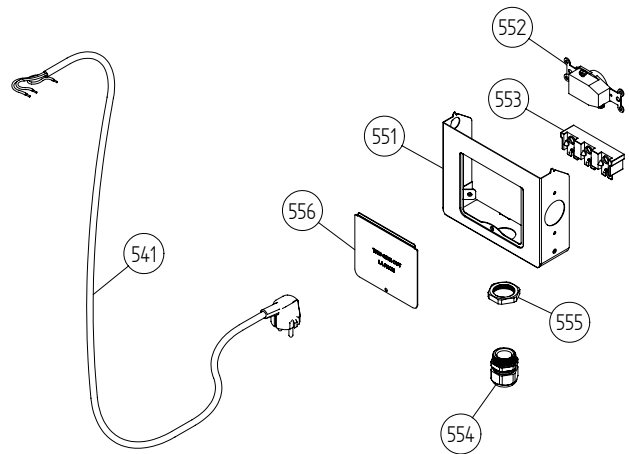

Upper session

ASKO, T711 US - Titanium #10771117 (TD11A)

Pos	Spare part No.	Description	Qty	Comment
501	8061690	Front Beam 600/700 Series	1 Pcs	
501-a	8900338	Screw 20 Torx Self Tapping	2 Pcs	
501-b	8901413	Lock Washer laundry tops	2 Pcs	
501-c	8902087	Screw Plastic Housing 20 Torx	2 Pcs	
509	8061883	Buzzer T700	1 Pcs	
509-a	8901097	Screw Terminal	1 Pcs	
511	8061931	Rotary Switch T700/720	1 Pcs	
511-a	8901097	Screw Terminal	2 Pcs	
517	8061875	Switch ON/OFF WM20	4 Pcs	
521	8061877	Start Switch T700/T720	1 Pcs	
525	8061839	Timer T700	1 Pcs	
529	8086700-1	Basic Harness	1 Pcs	
539	8061660	Terminal Block 5Pole	1 Pcs	
539-a	8901097	Screw Terminal	1 Pcs	
548	8064179	Relay 10 terminals WM	2 Pcs	
551	8076324	Connection box T711	1 Pcs	
552	8061033	Subs to 8061455	1 Pcs	
553	8061891	Terminal Block DryerTD 20	1 Pcs	
554	8060462	Grommet	1 Pcs	
555	8060463	Lock Nut	1 Pcs	
556	8063756	Cover Terminal block T700s	1 Pcs	
556-a	8901097	Screw Terminal	1 Pcs