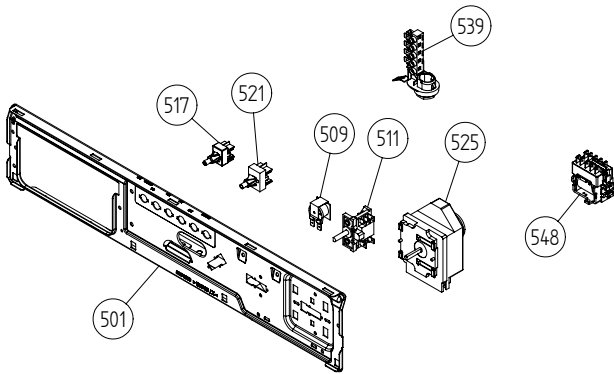

Upper session

ASKO, T711 US - Titanium #10771117 (TD11A)

Pos	Spare part No.	Description	Qty	Comment
501	8061690	Front Beam 600/700 Series	1 Pcs	
501-a	8900338	Screw 20 Torx Self Tapping	2 Pcs	
501-b	8901413	Lock Washer laundry tops	2 Pcs	
501-c	8902087	Screw Plastic Housing 20 Torx	2 Pcs	
509	8061883	Buzzer T700	1 Pcs	
509-a	8901097	Screw Terminal	1 Pcs	
511	8061931	Rotary Switch T700/720	1 Pcs	
511-a	8901097	Screw Terminal	2 Pcs	
517	8061875	Switch ON/OFF WM20	4 Pcs	
521	8061877	Start Switch T700/T720	1 Pcs	
525	8061839	Timer T700	1 Pcs	
529	8086700-1	Basic Harness	1 Pcs	
539	8061660	Terminal Block 5Pole	1 Pcs	
539-a	8901097	Screw Terminal	1 Pcs	
548	8064179	Relay 10 terminals WM	2 Pcs	
551	8076324	Connection box T711	1 Pcs	
552	8061033	Subs to 8061455	1 Pcs	
553	8061891	Terminal Block DryerTD 20	1 Pcs	
554	8060462	Grommet	1 Pcs	
555	8060463	Lock Nut	1 Pcs	
556	8063756	Cover Terminal block T700s	1 Pcs	
556-a	8901097	Screw Terminal	1 Pcs