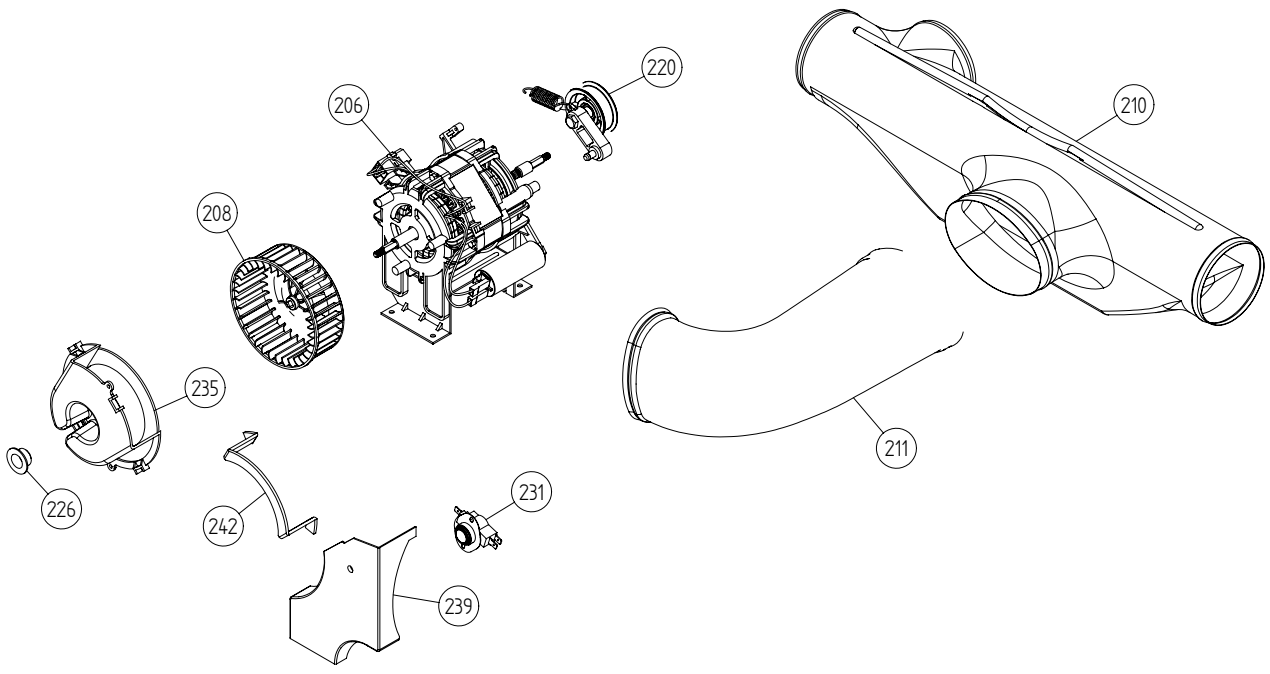

## Spare Parts Catalogue

Dryers \ 700 Series  
Type: TD11A  
Model: T711 US Titanium

Prod. No: 10771117  
April 15th 2005

**AM Appliances Group**

P.O. Box 851805 • Richardson • TX 75085-1805  
789 N. Grove Road • Suite 103 • Richardson • TX 75081

## Outer casing

### ASKO, T711 US - Titanium #10771117 (TD11A)

Pos	Spare part No.	Description	Qty	Comment
101	8061817-81	Top WM50 titanium	1 Pcs	
101-a	8900338	Screw 20 Torx Self Tapping	3 Pcs	
101-b	8901413	Lock Washer laundry tops	2 Pcs	
103	8064062	Top Cover Strip	1 Pcs	
107	8061763	Clip Front Plate 600700s	2 Pcs	
108	8061916	CABLE HOLDER WMD20	3 Pcs	
112	8061847-81	Front plate TD20 Titanium	1 Pcs	
112-a	8900338	Screw 20 Torx Self Tapping	2 Pcs	
112-b	8901413	Lock Washer laundry tops	2 Pcs	
114	8064177	Hook Lower Pane	2 Pcs	
114-a	8900338	Screw 20 Torx Self Tapping	2 Pcs	
119	8801247-95	Lower Cover SS Compl. W/Clips.	1 Pcs	
127	8052641	Collar Vent Exhaust TD	1 Pcs	
128	8052640-81-UL	LID EXHAUST CANAL GREY UL4	2 Pcs	
130	8053980	STACKING Bracket ALL TDs Mus	2 Pcs	
132	8064114	Holders Dryer Feet Stacking	1 Pcs	
134	8064196	REAR PANEL OUTER PUNCHED	1 Pcs	
134-a	8900338	Screw 20 Torx Self Tapping	10 Pcs	
136	8061915	Cable Holder T700	1 Pcs	
139	8061618	BASE PAN WMD20	1 Pcs	
140	8059334	Leveling Leg Comp. WMD 20	4 Pcs	
141	8801175-81	Side left titanium TD30	1 Pcs	
142	8801176-81	Side Right TD30 titanium	1 Pcs	