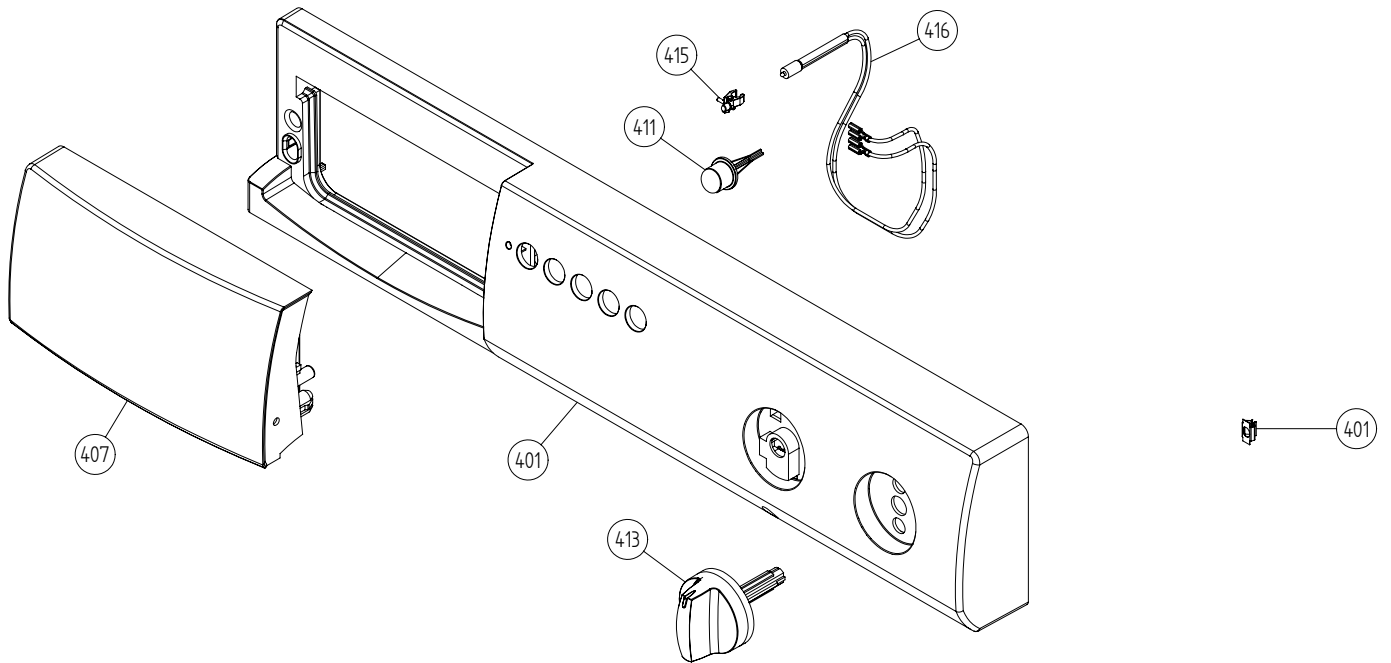

Control panel

ASKO, T711 US - Titanium #10771117 (TD11A)

Pos	Spare part No.	Description	Qty	Comment
401	8076489-81-UL	PANEL W.HANDLE T711 ASKO US	1 Pc's	
401-a	8901591	Clip/Panel 600700s	4 Pcs	
403	8076557	Program info. label T711	1 Pcs	
407	8061846-81-UL	HANDLE PANEL MECH WMD20	0 Pcs	
411	8061711-81	PUSH BUTTON WMD20	5 Pcs	
413	8061892-81	KNOB TEMP/TIMER W.CLIPS WMD20	2 Pc's	
415	8061822	Decor Lens 06 Laundry	1 Pcs	
416	8060478	Ind. Lamp 600s WM	1 Pcs	
490	8076812	INSTRUCT. TD21 ENGLISH US/CA	1 Pc's	
490	8076813	INSTRUCTIONS TD21 FRENCH US/CA	1 Pc's	
490	8076814	INSTRUCT. TD21 SPANISH US/CA	1 Pc's