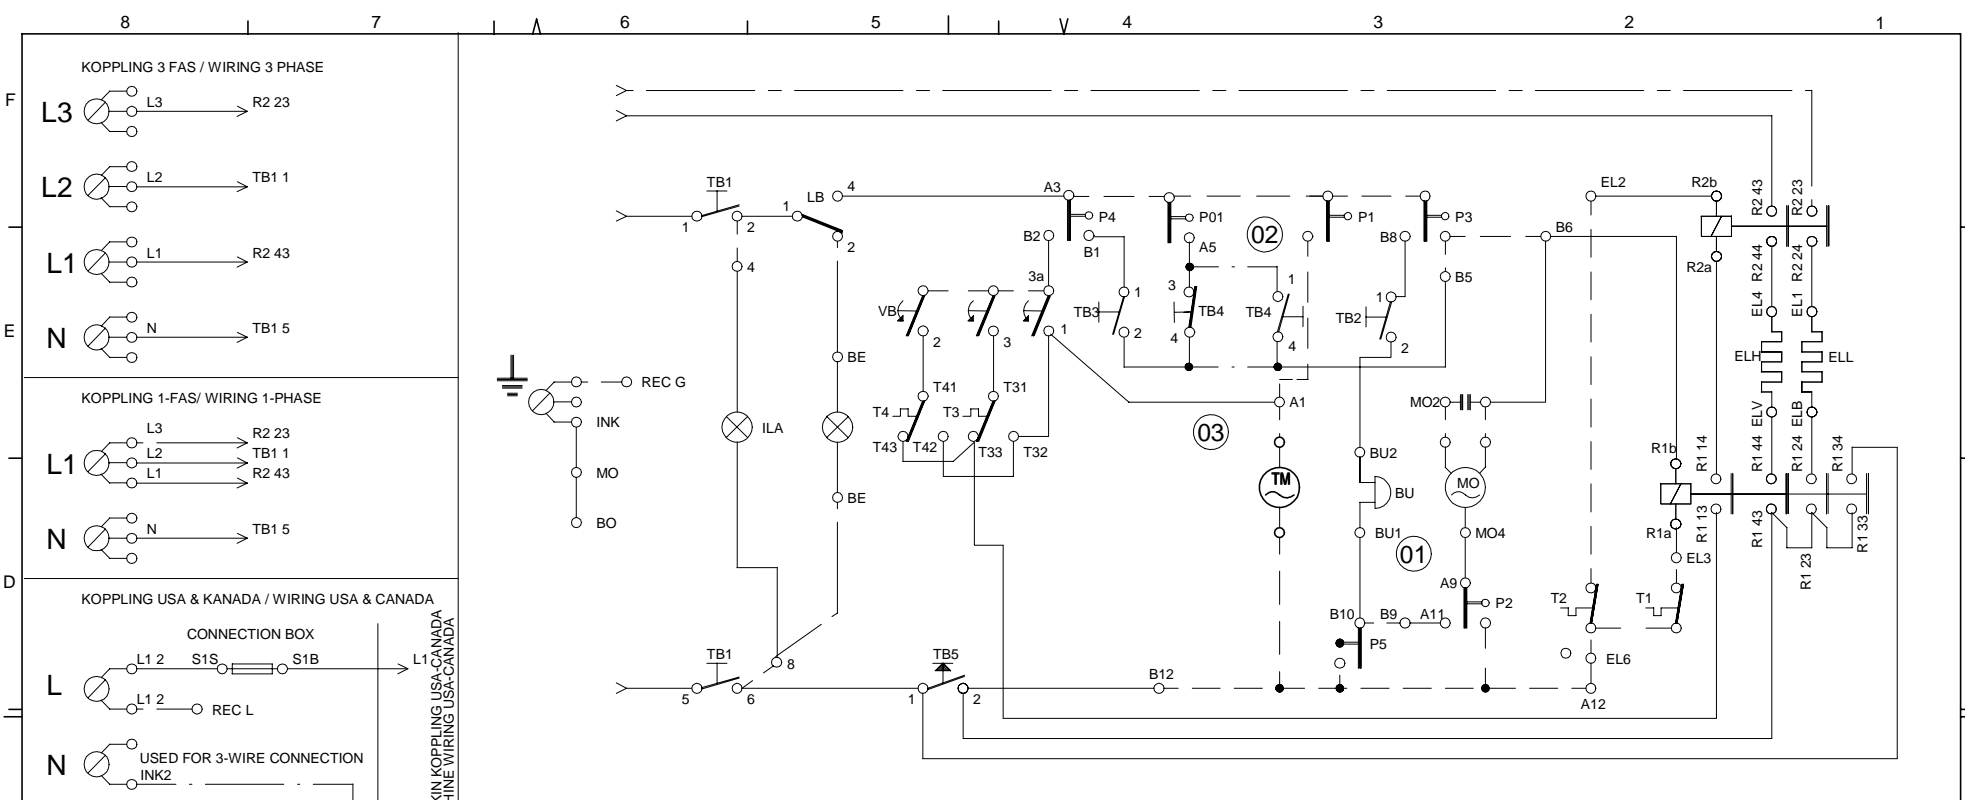

S:\UW\m2011_Tryckunderlag\Kopplingschema\8061835 TD11\8061835 TD11-02.dft , läpe , 8/30/01 9:49:32 AM

STEP NR.	START POSITION	5	10	15	20	25	30	35	40	45	50	55	60
01	COOLING 18 NEDKYLNING 18												
1	COOLING 9 NEDKYLNING 9												
2	MOTOR DIRECT MOTOR DIREKT												
3	BUZZER SUMMER												
4	START RELAY START RELÄ												
4	HEATER RELAY ELEMENT RELÄ												
4	ANTICREASE INTERVALLGÅNG												
5	BUZZER SUMMER	RAPID CAM SNABB KAM 3 SECONDS ON 57 SECONDS OFF 3 SEKUNDER TILL 57 SEKUNDER FRÅN											

- BO: BOTTOM BOTTEN
- MO: MOTOR
- R: RELÄ
- ELL: HEATER, LOW POWER
- ELH: HEATER, HIGH POWER
- TM: TIMERMOTOR
- LB: DOOR SWITCH
- T1: THERMOSTAT (MAN O.H.)
- T2: THERMOSTAT (AUT O.H.)
- T3: THERMOSTAT (HIGH)
- T4: THERMOSTAT (LOW)
- BE: INTERNAL ILLUMINATION
- TB: TRYCKBRYTARE
- ILA: INDIKERINGSLAMPA
- REC: OUTLET WASHING-MACHINE
- INKB: MAIN TERMINAL BLOCK
- INTERNAL CONNECTION
- INTERN KOPPLING
- ALTERNATIVE WIRING
- ALTERNATIV KOPPLING

03	Changed number on TB 42 to TB 44	PS	01	41
02	Changed function TB 4	SS	01	33
01	LB2-LB4 and BU1-BU2 changed, JS added	PS	99	26
Rev ind	Revision	Appd	Year	Week

Pos.	Qty	Part No.	Name of item	Material
Material		Dens.Kg/dm3	Dimensions, Type, etc.	
Scale		Gen.tolerance	Description(ENG)	
Designed by		Gen.tol.Angle	Description(SE)	
Released by		Iss by	Dept	Year
		UT	98	05
		ASKO CYLINDA		
		80 618 35		03
		Rev Ind	Replace	8061835 rev:02
		Project		

This document must not be copied without our written permission, and the contents may not be used for any unauthorized purpose. Askö Cylinda AB

A

1